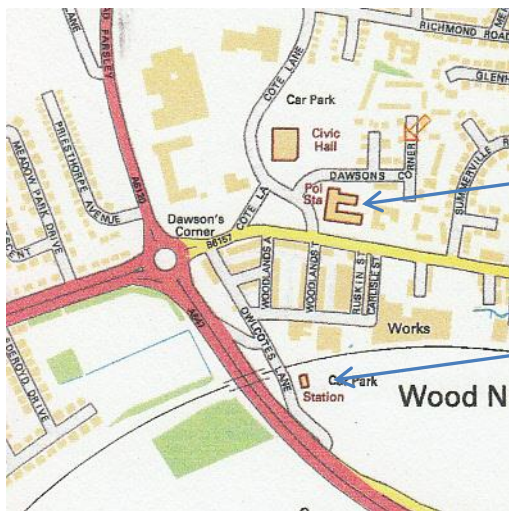

Directions to Pudsey Police Station

Overseas Registration Office
Pudsey Police Station
Dawsons Corner
Bradford Road
LEEDS
LS28 5TA

Email:
PoliceRegistration@westyorkshire.pnn.police.uk

Telephone numbers are:
0113 2414917/2414817/2414860/2414899

Do not attend without an appointment. Please see "Registering with the Police Guidance" document for information.

How do I get to the Overseas Registration Office:

The easiest way is to go by train from Leeds to New Pudsey station. A return ticket will cost approx. £4.50. The police station is about a 5 minute walk away from New Pudsey Station.