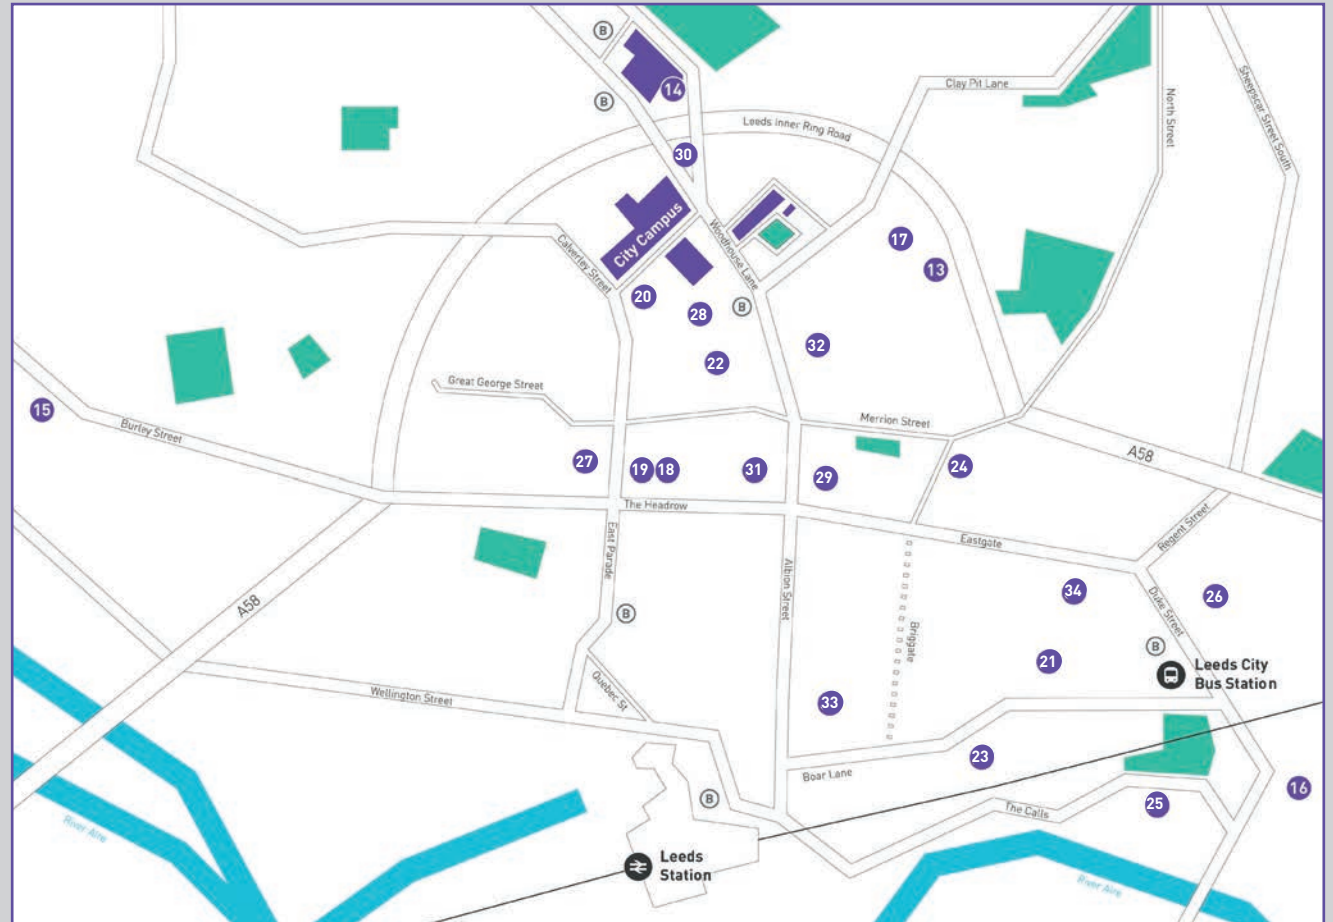

LEEDS AND CITY CAMPUS

ACCOMMODATION

- 13 Arena Village
- 14 Broadcasting Tower
- 15 Marsden House
- 16 Mill Street

PLACES OF INTEREST

- 17 First Direct Arena
- 18 Leeds Art Gallery
- 19 Leeds Central Library
- 20 Leeds Civic Hall
- 21 Leeds City Kirkgate Market
- 22 Leeds City Museum
- 23 Leeds Corn Exchange
- 24 Leeds Grand Theatre & Opera House
- 25 Leeds Minster
- 26 Leeds Playhouse
- 27 Leeds Town Hall
- 28 O2 Academy Leeds
- 29 St John's Centre
- 30 The Dry Dock
- 31 The Light
- 32 The Merrion Centre
- 33 Trinity Leeds
- 34 Victoria Leeds

LS1 3HB
+44 (0)113 812 0000
leedsbeckett.ac.uk

MAP KEY

- Bus Stop
- Cycle Parking
- Car Parking