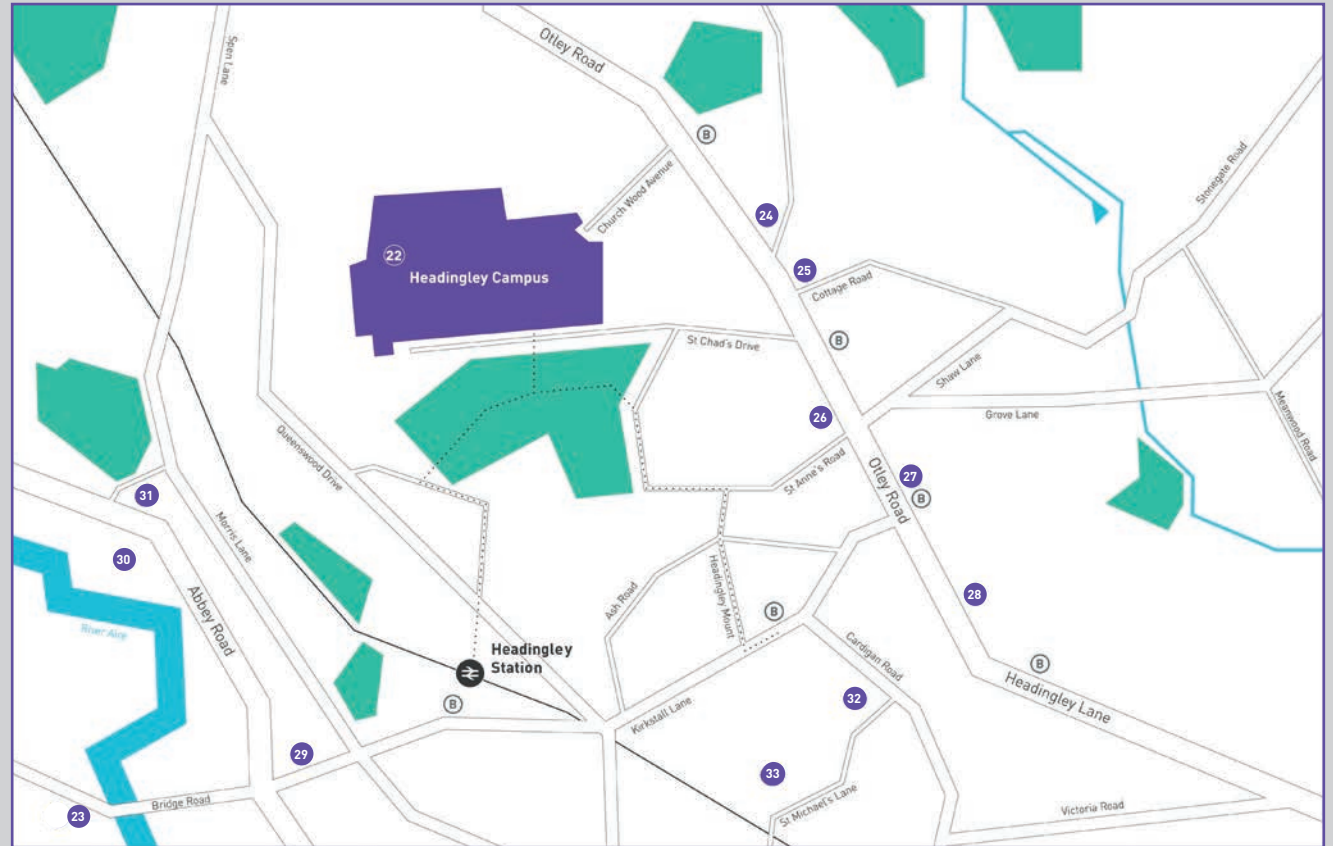

HEADINGLEY AND CAMPUS

ACCOMMODATION

- 22 Carnegie Village
- 23 Kirkstall Brewery

PLACES OF INTEREST

- 24 Woodies Craft Ale House
- 25 Cottage Road Cinema
- 26 Salvo's
- 27 Headingley Central
- 28 The Original Oak
- 29 Kirkstall Leisure Centre
- 30 Kirkstall Abbey
- 31 Abbey House Museum
- 32 Yorkshire County Cricket Club
- 33 Headingley Stadium

LS6 3QS
+44 (0)113 812 0000
leedsbeckett.ac.uk

MAP KEY

- Bus Stop
- Cycle Parking
- Car Parking