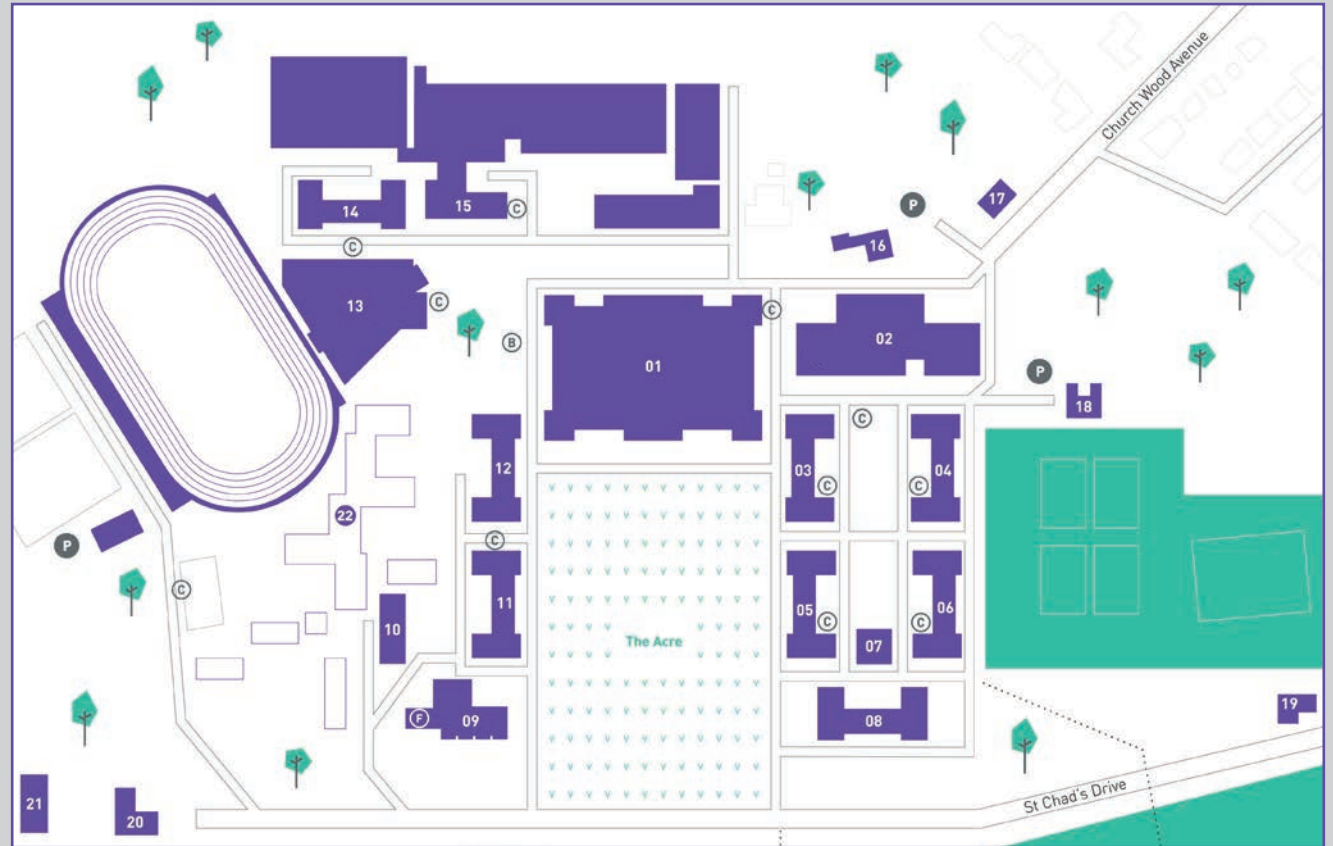

HEADINGLEY CAMPUS

OUR BUILDINGS

01 James Graham Great Hall Library & IT Service Desks Media Equipment Security Services 02 Campus Central Beckett Careers Beckett Kitchen Campus Shop Students' Union Tiki Cafe 03 Caedmon Hall 04 Priestley Hall Disability Assessment Centre Student Services Centre 05 Leighton Hall 06 Macaulay Hall	07 Carnegie Teacher Education Building 08 Brontë Hall 09 The Grange 10 The Coach House 11 Cavendish Hall 12 Fairfax Hall 13 Carnegie School of Sport Carnegie Cafe 14 Carnegie Hall 15 Carnegie Sports Centre Access to all sports facilities: Athletics Track & Field Facilities Carnegie Coach Education Changing Rooms CRI Hall Energy Bar Fitness Suite & Exercise Studios Gymnasium	Indoor Tennis Centre Outdoor Pitches & Tennis Courts Pavilion South Lodge Football Pitches Sports Arenas 1 & 2 Sports Hall Squash Courts Strength & Conditioning Suite Swimming Pool 16 The Cottage 17 North Lodge 18 Churchwood House 19 South Lodge 20 Queenswood Hall 21 Landscape Resource Centre & Experimental Gardens 22 Carnegie Village

LS6 3QS
+44 (0)113 812 0000
leedsbeckett.ac.uk

MAP KEY

B Bus Stop	F Faith Space
C Cycle Parking	P Car Parking